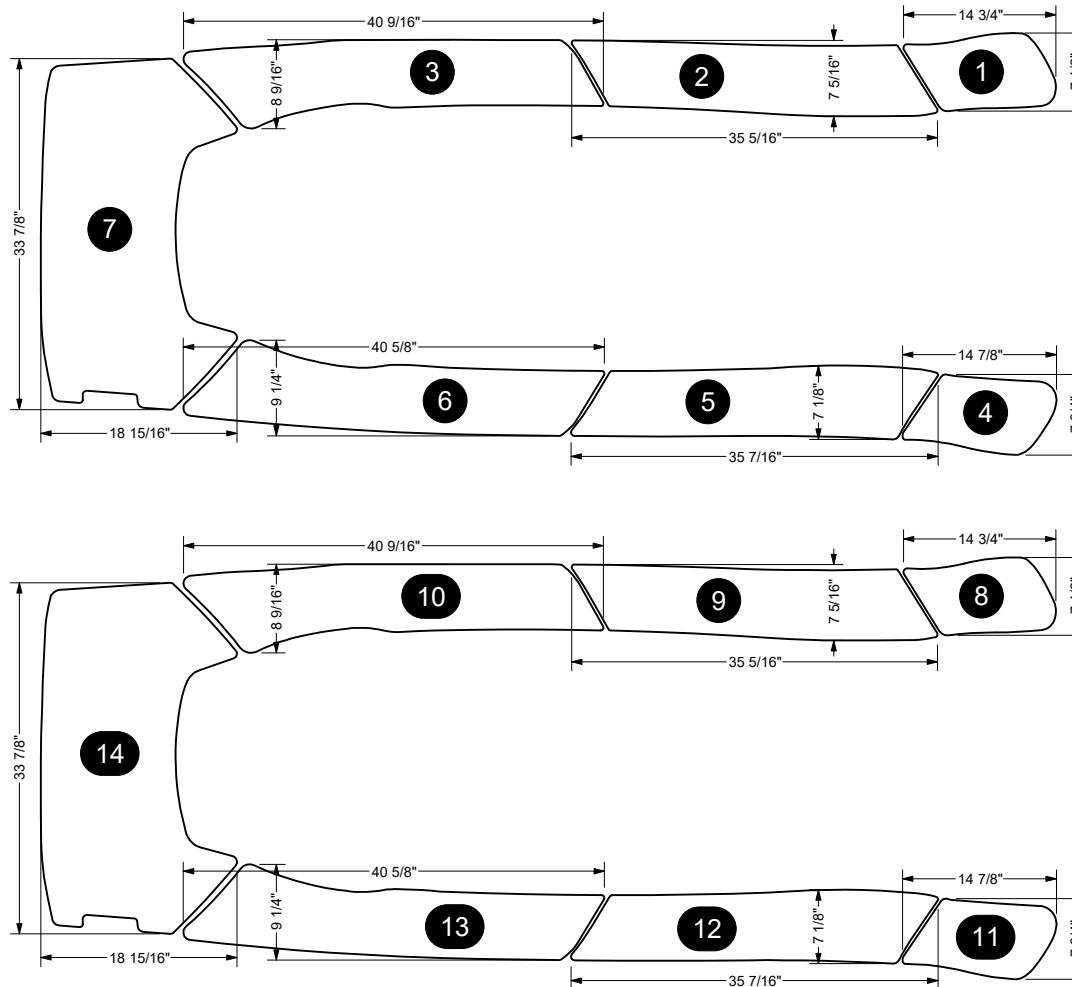

CUSTOMER INFO		MATERIAL INFORMATION [BOM]		PART LIST	
YEAR	2018	TEXTURE	EMBOSSSED	ID	DESCRIPTION / LOCATION
MAKE	YAMAHA	SHEET	5 MM | COLOR | TBD	1	PORT GUNNEL
MODEL	WAVE RUNNER	ADHESION	PSA	2	PORT GUNNEL
AREA OF COVERAGE	FULL KIT	LOGO STYLE	NONE	3	PORT GUNNEL
		EDGE STYLE	COVE	4	STBD GUNNEL
				5	STBD GUNNEL
				6	STBD GUNNEL
				7	STERN
				8	PORT GUNNEL
				9	PORT GUNNEL
				10	PORT GUNNEL
				11	STBD GUNNEL
				12	STBD GUNNEL
				13	STBD GUNNEL
				14	STERN

M-YAH-37360

DRAWN BY: B. WELLY   DATE: 2/26/2019

SeaDek

DRAWING FOR REFERENCE ONLY | TOL: ± 0.0625

000	FIRST VERSION	BW	2/26/2019
ID	DESCRIPTION	REV BY	DATE
REVISIONS